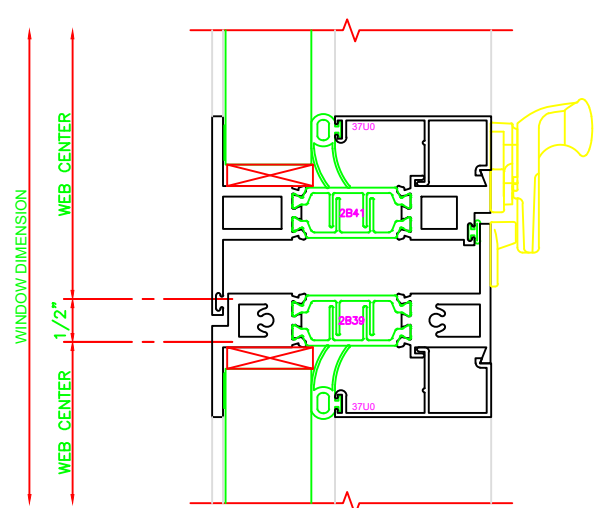

421	JAMB
	325 PROJECT OUT \ FIXED 4-BAR ARMS

403	JAMB
	325 PROJECT OUT \ FIXED

120	HEAD
	325 PROJECT OUT 4-BAR ARMS

522	MEETING RAIL
	PROJECT OUT \ FIXED CAM LOCK

200	SILL
	325 FIXED