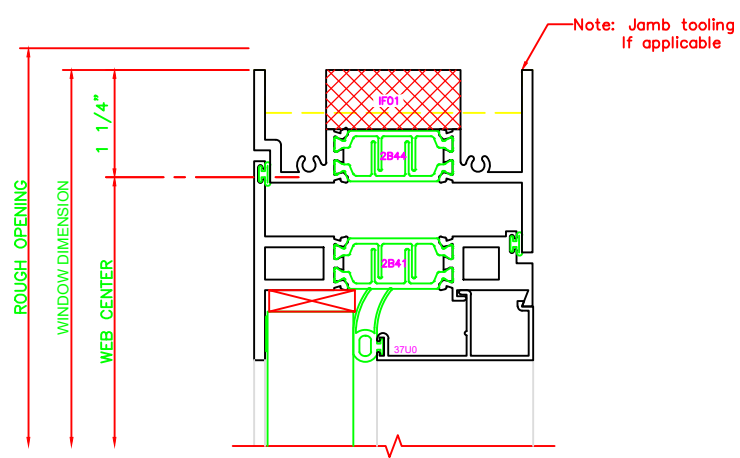

421	JAMB
	325 PROJECT OUT \ FIXED 4-BAR ARMS

403	JAMB
	325 PROJECT OUT \ FIXED

120	HEAD
	325 PROJECT OUT 4-BAR ARMS

522	MEETING RAIL
	PROJECT OUT \ FIXED CAM LOCK

200	SILL
	325 FIXED