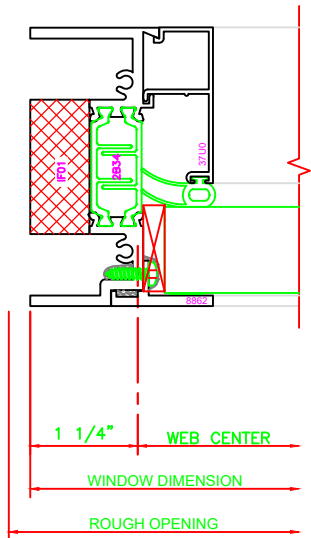

421	JAMB
	325 PROJECT OUT \ FIXED 4-BAR ARMS

403	JAMB
	325 PROJECT OUT \ FIXED

120	HEAD
	325 PROJECT OUT 4-BAR ARMS

522	MEETING RAIL
	PROJECT OUT \ FIXED CAM LOCK

200	SILL
	325 FIXED